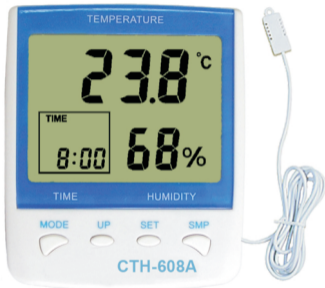

CTH-608, CTH-608A

THERMO-HYGRO METERS WITH ALARM CLOCK, JUMBO DISPLAY

- Multi-functional thermo-hygro meter with **alarm clock**
- Memory to store/recall the max /min temperature & humidity
- Temperature display in or
- Hours announcer
- Built-in sensor (**CTH-608**) or with 2m sensor wire for outdoor measurement (**CTH-608A**)

Technical specifications:

Temperature range:

-10 to 60 , 14 to 140

Accuracy: ± 1 , ± 1.8

Humidity range: 20% ~ 95%

Accuracy: $\pm 5\%$ ~ $\pm 8\%$

Battery: 1x1.5V AAA size

LCD size: 67mmX85mm

Dimensions: 118x100x20mm

Weight: 155g approx.

REF: 09C608X0000

✓ CE (EMC), UL,

Sinometer
CE (LVD)